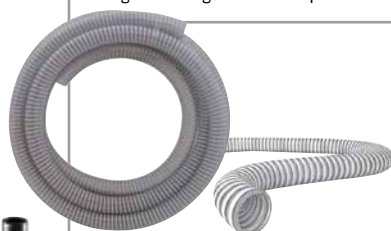

16
LITRI

€ **74,90**

1372048
POMPA A SPALLA A BATTERIA 8AH
Batteria da 8Ah e caricabatteria. Capacità 16L. Lancia telescopica inox con ugelli intercambiabili con spruzzo regolabile. Regolazione della pressione.

16
LITRI

€ **84,90**

1372049
POMPA A SPALLA A BATTERIA 10AH
Batteria da 10Ah e caricabatteria. Capacità 16L. Lancia telescopica inox con ugelli intercambiabili con spruzzo regolabile. Regolazione della pressione.

16
LITRI

€ **114,90**

1372050
POMPA A SPALLA A BATTERIA 10AH CARRELLATA
Batteria da 10Ah e caricabatteria. Capacità 16L. Lancia telescopica inox con ugelli intercambiabili con spruzzo regolabile. Regolazione della pressione. Tubo 10m.

TUBO PER ACQUA SPIRALATO
Lunghezza 5m.

	Ø tubo	P. esercizio bar	
1105634	1"	9	€ 13,90
1105635	1-1/4"	8	€ 16,90
1105637	1-1/2"	6	€ 21,50

SPRUZZATORE

Spruzzo regolabile. Tasto uso continuo. Capacità litri

1373100	1,5	€ 8,90
1373101	2	€ 9,50

POMPA A PRESSIONE

Ugello con spruzzo regolabile. Lancia in plastica.

	Capacità litri	
1373102	6	€ 23,50
1373103	8	€ 25,90